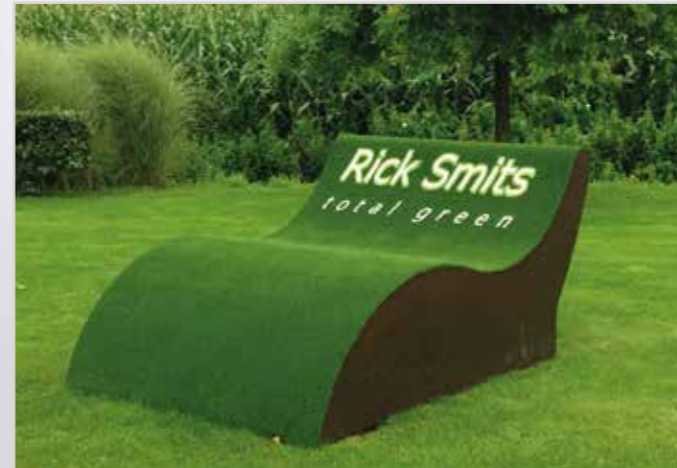

# SIGNGRASS<sup>®</sup>

synthetic grass design

Rio 2016

§

## Your design as a unique eye-catcher!

**Signgrass®** tufted synthetic grass mats are for outdoor as well as indoor use. The logos and designs can be applied for sports pitches like football, hockey, tennis, multisport, rugby and cricket, children's playgrounds, golf driving range mats, landscaping and commercial flooring like sponsor mats, red carpets, branding, in store promotion, exhibition flooring or as an eye catcher at the entrance of your company.

Thanks to the unique technique of **Signgrass®** it's possible to tuft your logo, slogan or design in fine detail. We provide a broad selection of yarn, standard colours and tints, but it's also possible to supply us with your own yarn. If the logo mat has to meet the same technical specifications as the surrounding synthetic grass, you can send us the technical datasheet including sample. We can determine the pile height (10-60mm), gauge and stitch rate, so the logo mat will have the same density. The end result will look like a seamless surface!